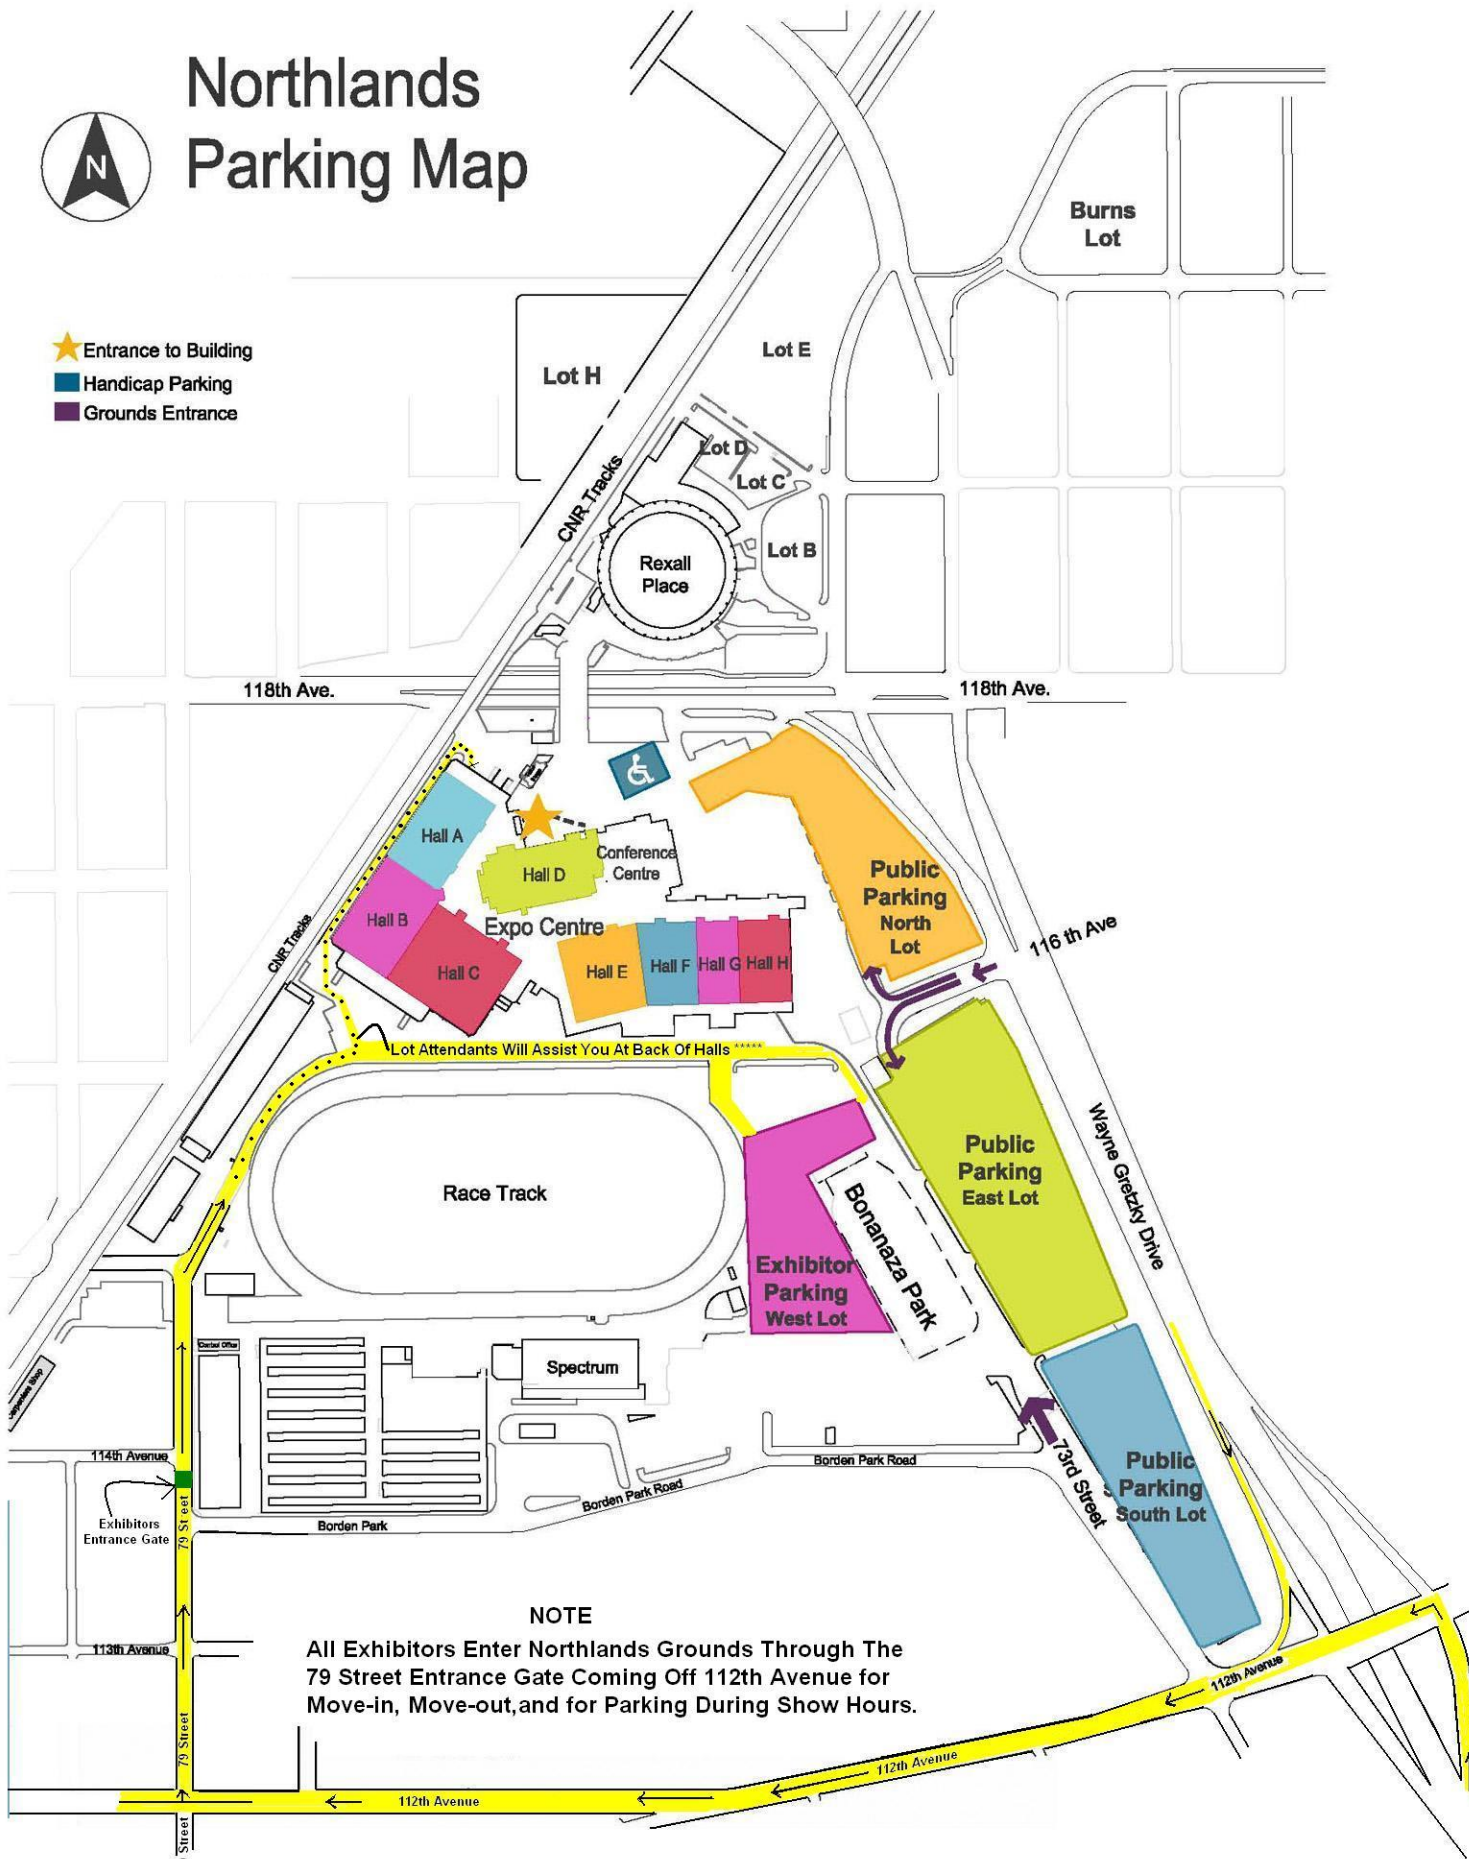

# Northlands Parking Map

- ★ Entrance to Building
- Handicap Parking
- Grounds Entrance

**NOTE**  
All Exhibitors Enter Northlands Grounds Through The 79 Street Entrance Gate Coming Off 112th Avenue for Move-in, Move-out, and for Parking During Show Hours.